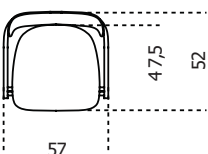

Cm (L x W x H)

57 x 52 x 75

Inches (L x W x H)

22½ x 20½ x 29¾

Finishings

Wood

Black stained
open pore ash

Cinder open
pore ash